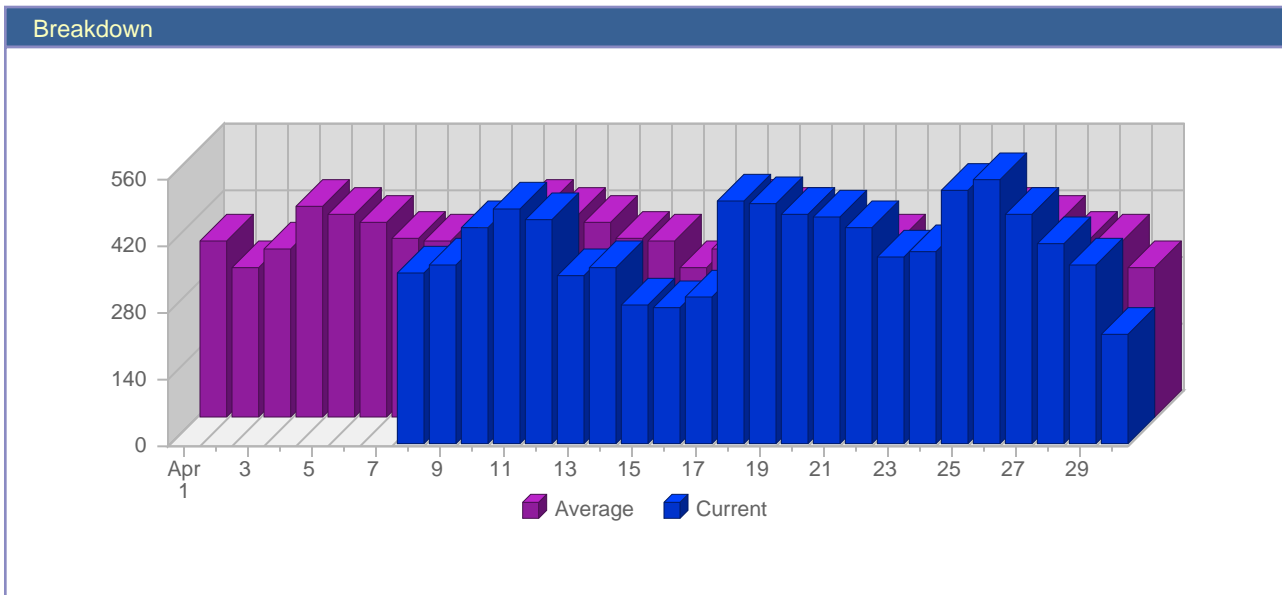

Traffic Reports Visits

Report Description	
Report Description:	Visits during the month of April 2005
Report Range:	Month of April 2005
Report Scope:	Historical Data

Date	Total Visits	Average Visits Historically	Change	Percent of Total Visits
Fri Apr 1st, 2005	-	371.09	- 	-
Sat Apr 2nd, 2005	-	315.67	- 	-
Sun Apr 3rd, 2005	0	353.93	0 	-
Mon Apr 4th, 2005	0	445.02	0 	-
Tue Apr 5th, 2005	0	429.93	0 	-
Wed Apr 6th, 2005	0	412.72	0 	-
Thu Apr 7th, 2005	0	379.98	0 	-
Fri Apr 8th, 2005	360	371.09	+360 	3.74%
Sat Apr 9th, 2005	380	315.67	+380 	3.94%
Sun Apr 10th, 2005	459	353.93	+459 	4.76%
Mon Apr 11th, 2005	497	445.02	+497 	5.16%
Tue Apr 12th, 2005	472	429.93	+472 	4.90%
Wed Apr 13th, 2005	354	412.72	+354 	3.67%
Thu Apr 14th, 2005	374	379.98	+374 	3.88%
Fri Apr 15th, 2005	292	371.09	-68 	3.03%
Sat Apr 16th, 2005	287	315.67	-93 	2.98%
Sun Apr 17th, 2005	312	353.93	-147 	3.24%
Mon Apr 18th, 2005	511	445.02	+14 	5.30%
Tue Apr 19th, 2005	507	429.93	+35 	5.26%
Wed Apr 20th, 2005	487	412.72	+133 	5.05%
Thu Apr 21st, 2005	479	379.98	+105 	4.97%
Fri Apr 22nd, 2005	454	371.09	+162 	4.71%
Sat Apr 23rd, 2005	393	315.67	+106 	4.08%
Sun Apr 24th, 2005	408	353.93	+408 	4.23%
Mon Apr 25th, 2005	536	445.02	+536 	5.56%
Tue Apr 26th, 2005	555	429.93	+555 	5.76%
Wed Apr 27th, 2005	486	412.72	+486 	5.04%
Thu Apr 28th, 2005	420	379.98	+420 	4.36%
Fri Apr 29th, 2005	379	371.09	+379 	3.93%
Sat Apr 30th, 2005	234	315.67	+234 	2.43%
	9,636	10,597		