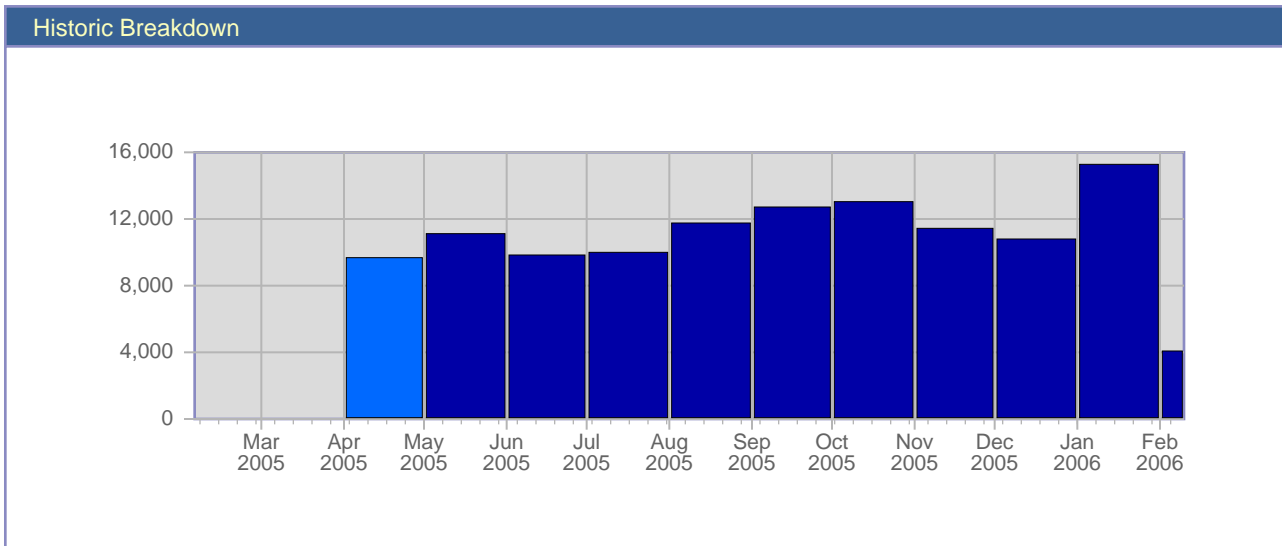

Traffic Reports Visits

Report Description	
Report Description:	Visits during the month of April 2005
Report Range:	Month of April 2005
Report Scope:	Historical Data

Date	Total Visits	Average Visits Historically	Change	Percent of Total Visits
Fri Apr 1st, 2005	-	371.09	- 	-
Sat Apr 2nd, 2005	-	315.67	- 	-
Sun Apr 3rd, 2005	0	353.93	0 	-
Mon Apr 4th, 2005	0	445.02	0 	-
Tue Apr 5th, 2005	0	429.93	0 	-
Wed Apr 6th, 2005	0	412.72	0 	-
Thu Apr 7th, 2005	0	379.98	0 	-
Fri Apr 8th, 2005	360	371.09	+360 	3.74%
Sat Apr 9th, 2005	380	315.67	+380 	3.94%
Sun Apr 10th, 2005	459	353.93	+459 	4.76%
Mon Apr 11th, 2005	497	445.02	+497 	5.16%
Tue Apr 12th, 2005	472	429.93	+472 	4.90%
Wed Apr 13th, 2005	354	412.72	+354 	3.67%
Thu Apr 14th, 2005	374	379.98	+374 	3.88%
Fri Apr 15th, 2005	292	371.09	-68 	3.03%
Sat Apr 16th, 2005	287	315.67	-93 	2.98%
Sun Apr 17th, 2005	312	353.93	-147 	3.24%
Mon Apr 18th, 2005	511	445.02	+14 	5.30%
Tue Apr 19th, 2005	507	429.93	+35 	5.26%
Wed Apr 20th, 2005	487	412.72	+133 	5.05%
Thu Apr 21st, 2005	479	379.98	+105 	4.97%
Fri Apr 22nd, 2005	454	371.09	+162 	4.71%
Sat Apr 23rd, 2005	393	315.67	+106 	4.08%
Sun Apr 24th, 2005	408	353.93	+408 	4.23%
Mon Apr 25th, 2005	536	445.02	+536 	5.56%
Tue Apr 26th, 2005	555	429.93	+555 	5.76%
Wed Apr 27th, 2005	486	412.72	+486 	5.04%
Thu Apr 28th, 2005	420	379.98	+420 	4.36%
Fri Apr 29th, 2005	379	371.09	+379 	3.93%
Sat Apr 30th, 2005	234	315.67	+234 	2.43%
	9,636	10,597		